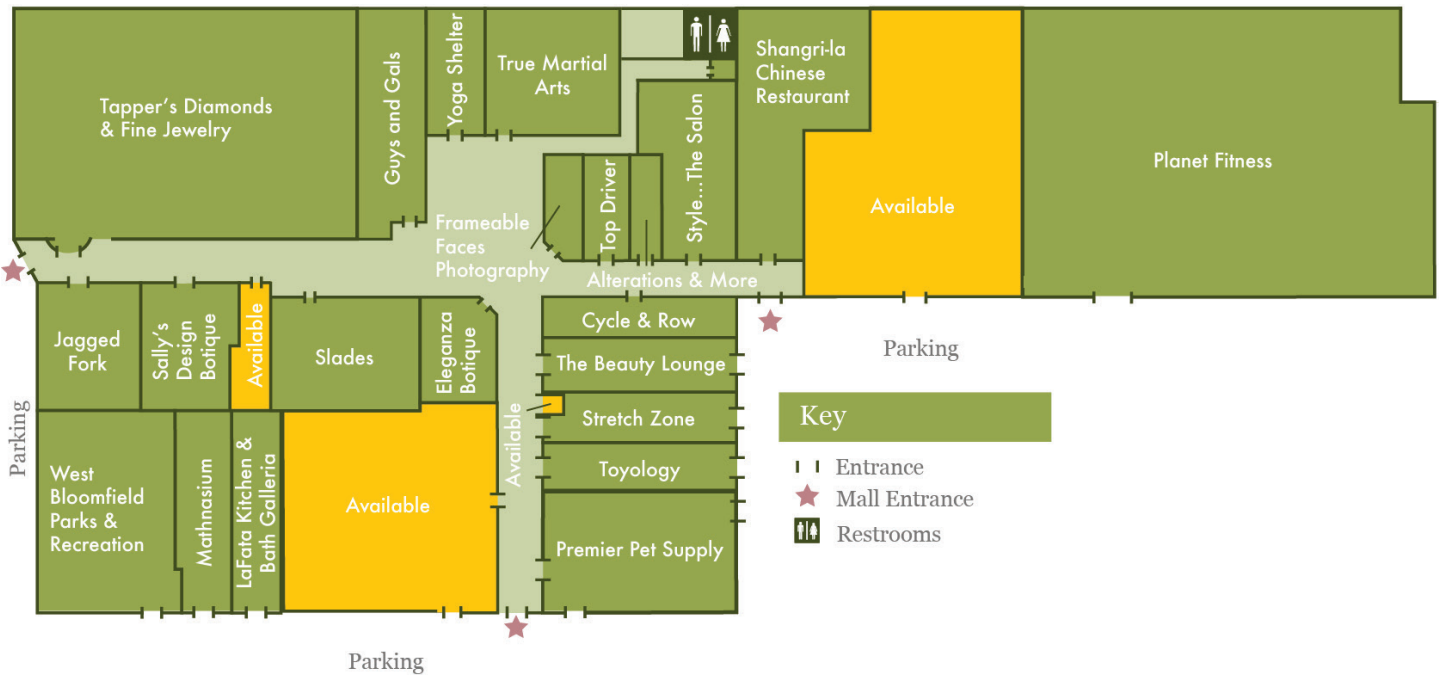

STORE DIRECTORY

BEAUTY

The Beauty Lounge
Style...the Salon

DINING

Shangri-La Chinese Restaurant
Jagged Fork

DRIVER INSTRUCTION

Top Driver

FASHION

Eleganza Boutique (women)
Guys N Gals (women and children)
Sally's Design Boutique (women)

FITNESS

Cycle & Row
Planet Fitness
True Martial Arts
Stretch Zone
Yoga Shelter

GIFTS

Slades
Toyology

HOME DÉCOR

LaFata Kitchen & Bath Galleria

JEWELRY

Tapper's Diamonds & Fine Jewelry

PET SERVICES

Premier Pet Supply

PHOTOGRAPHY

Frameable Faces Photography

SERVICES

Alterations & More
Mathnasium
West Bloomfield Parks & Recreation