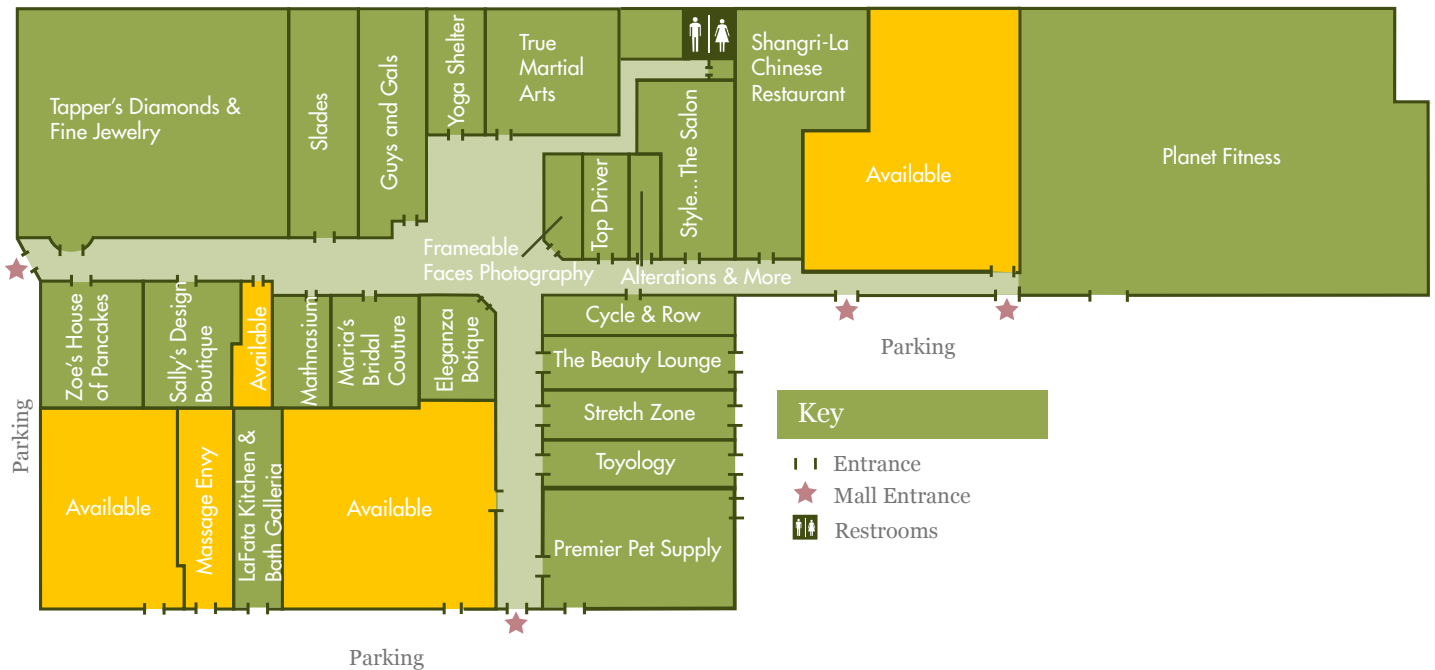

STORE DIRECTORY

BEAUTY

The Beauty Lounge
Style...the Salon

DINING

Shangri-La Chinese Restaurant
Zoe's House of Pancakes

DRIVER INSTRUCTION

Top Driver

FASHION

Eleganza Boutique (women)
Guys N Gals (women and children)
Maria's Bridal Couture
Sally's Design Boutique (women)

FITNESS

Cycle & Row
Planet Fitness
True Martial Arts
Stretch Zone
Yoga Shelter

GIFTS

Slades
Toyology

HOME DÉCOR

LaFata Kitchen & Bath Galleria

JEWELRY

Tapper's Diamonds & Fine Jewelry

PET SERVICES

Premier Pet Supply

PHOTOGRAPHY

Frameable Faces Photography