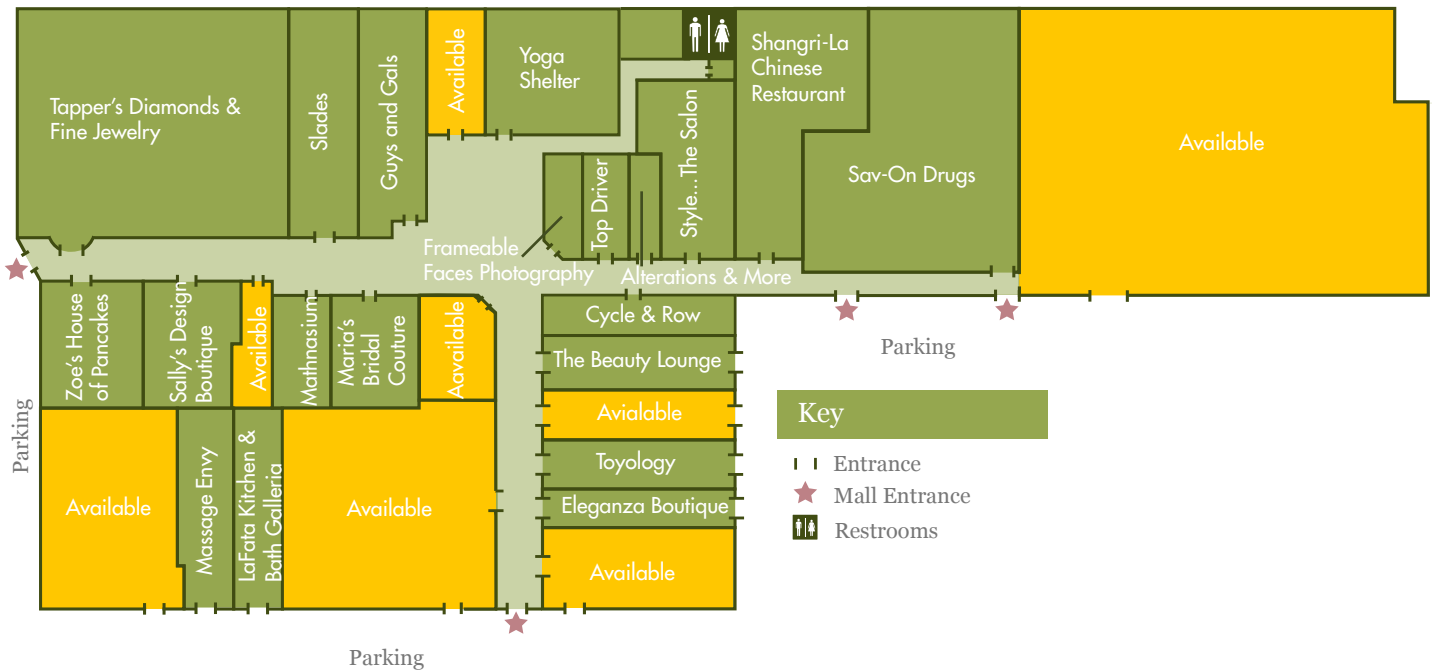

STORE DIRECTORY

BEAUTY

The Beauty Lounge
Style...the Salon

DINING

Shangri-La Chinese Restaurant
Zoe's House of Pancakes

DRIVER INSTRUCTION

Top Driver

FASHION

Eleganza Boutique (women)
Guys N Gals (women and children)
Maria's Bridal Couture
Sally's Design Boutique (women)

FITNESS

Yoga Shelter
Cycle & Row

GIFTS

Slades
Toyology

HOME DÉCOR

LaFata Kitchen & Bath Galleria

JEWELRY

Tapper's Diamonds & Fine Jewelry

PHARMACY

Sav-On Drugs

PHOTOGRAPHY

Frameable Faces Photography

SERVICES

Alterations & More
Massage Envy
Mathnasium